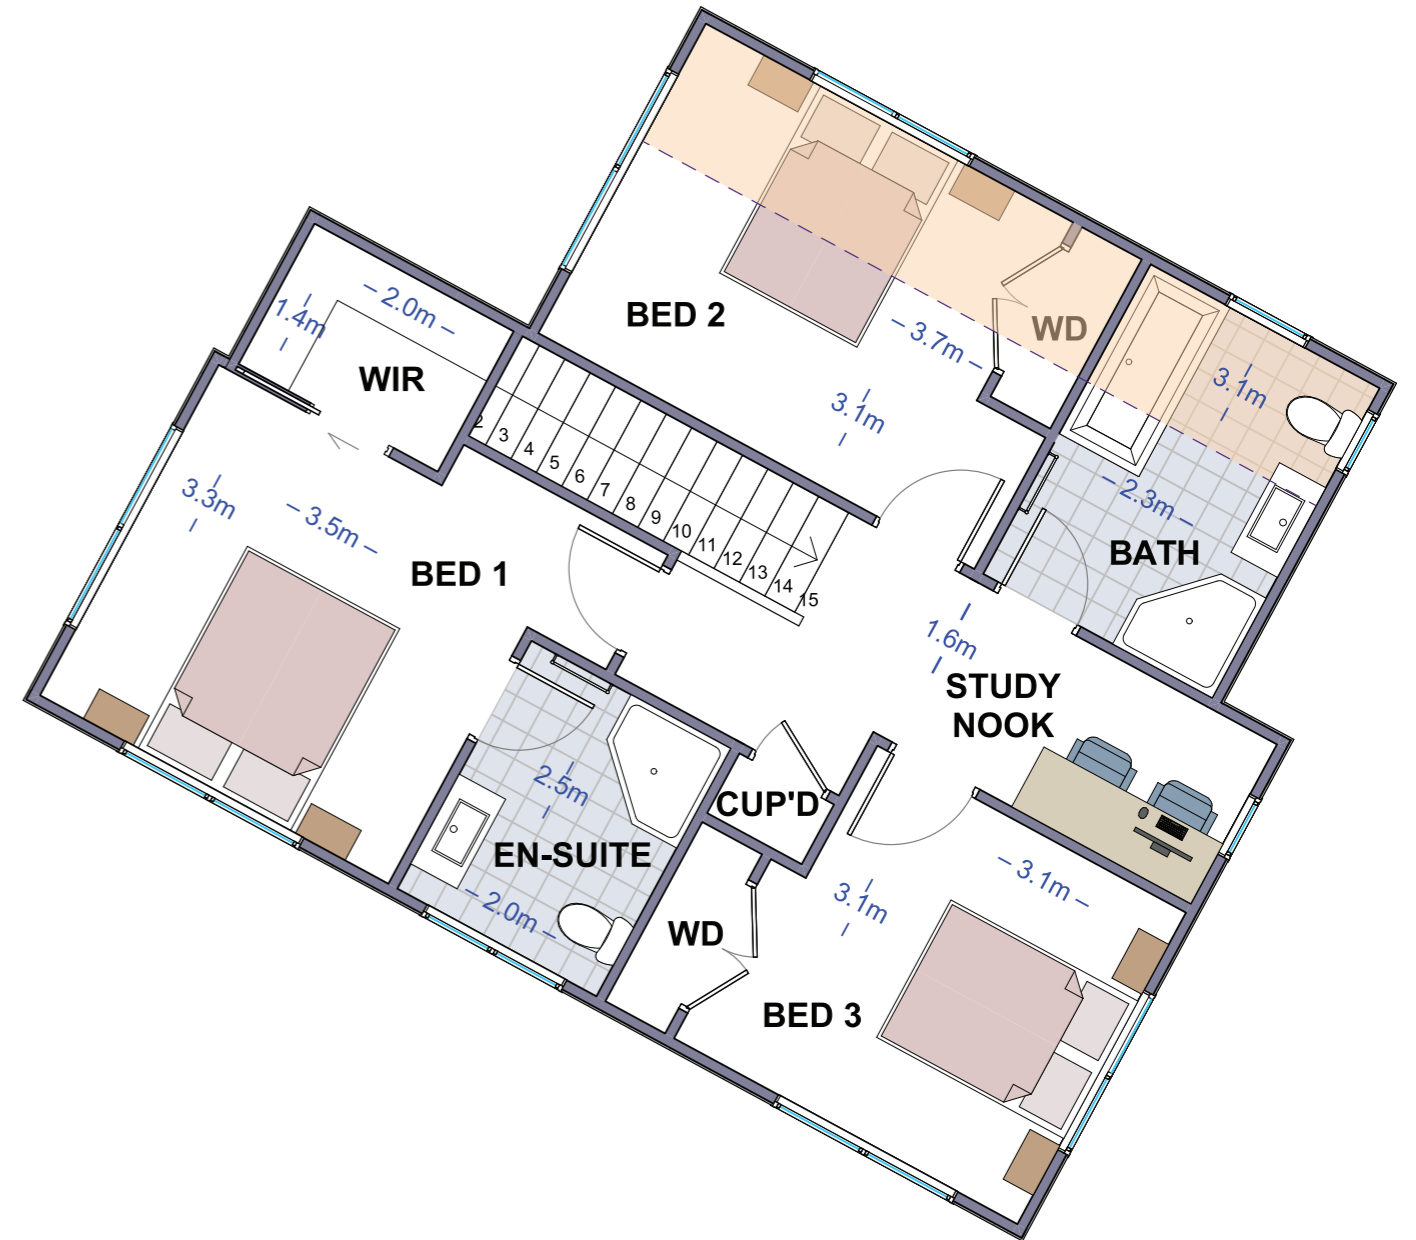

Floorplans: Townhouse 10

LOWER LEVEL
69.16m²

UPPER LEVEL
71.69m²